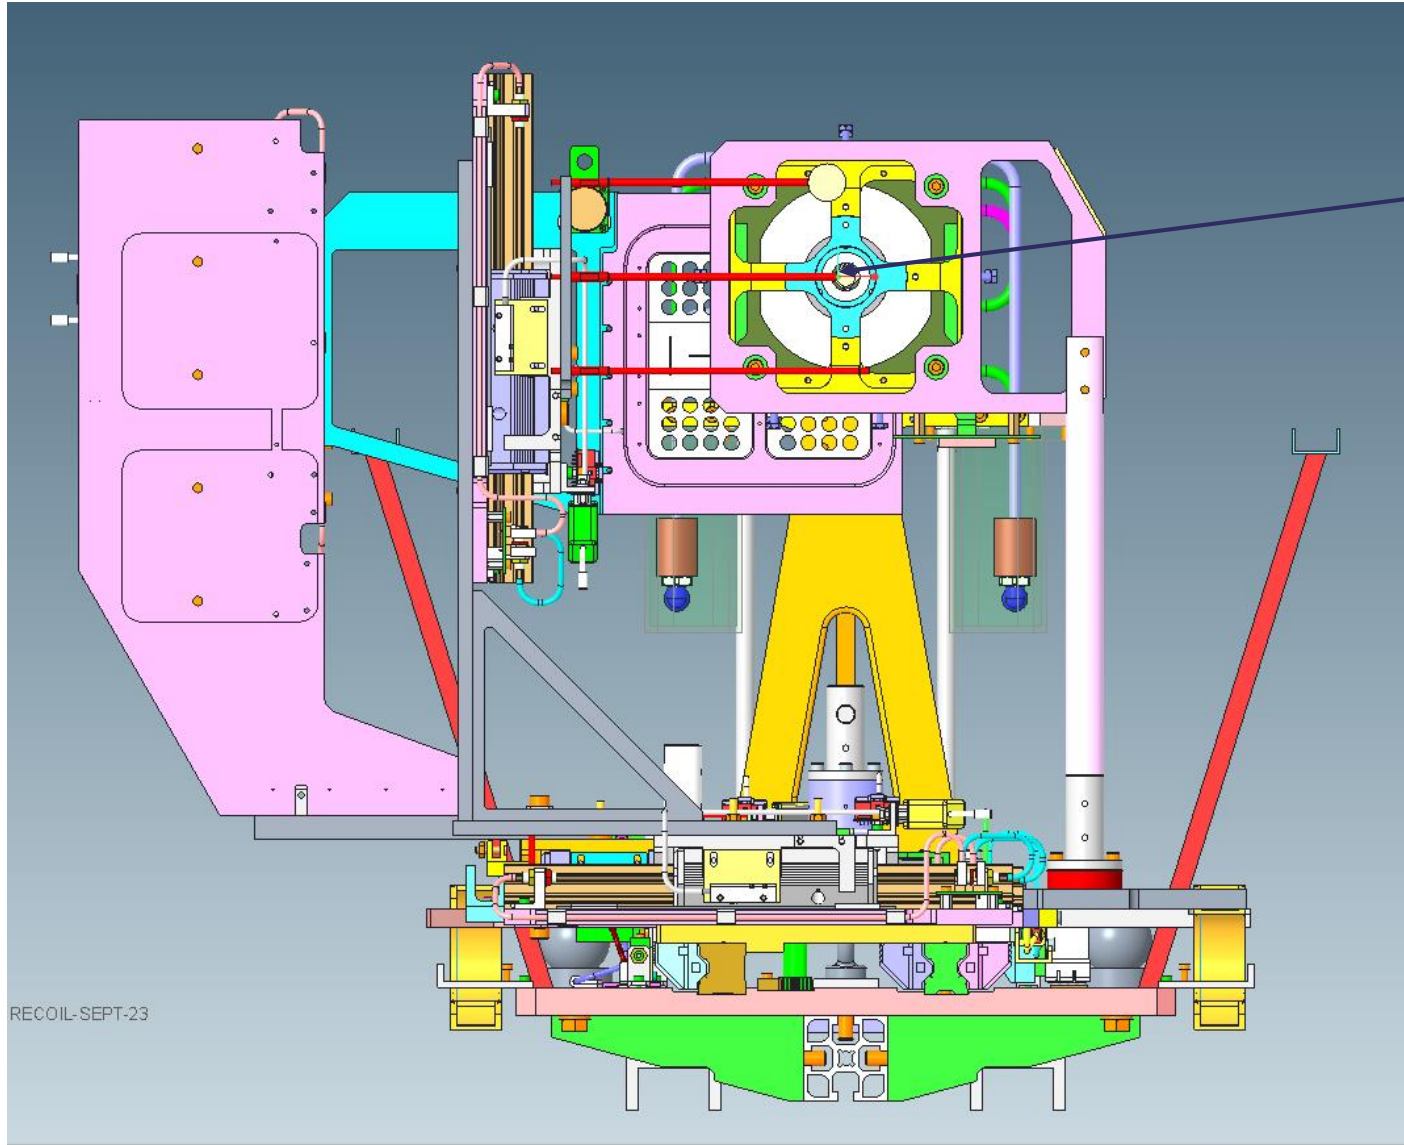

# ISS new beam blocker assy

20mm dia.

10mm dia.

6mm dia.

20mm beam blocker  
on centre

On-Demand Simp Rep:NEW-RECOIL-SEPT-23

10mm beam blocker  
on centre

Science and  
Technology  
Facilities Council

### New Beam Blocker Assy

6mm beam blocker  
on centre

COIL-SEPT-23

8mm hole (same as other targets)

3mm hole (same as other targets)