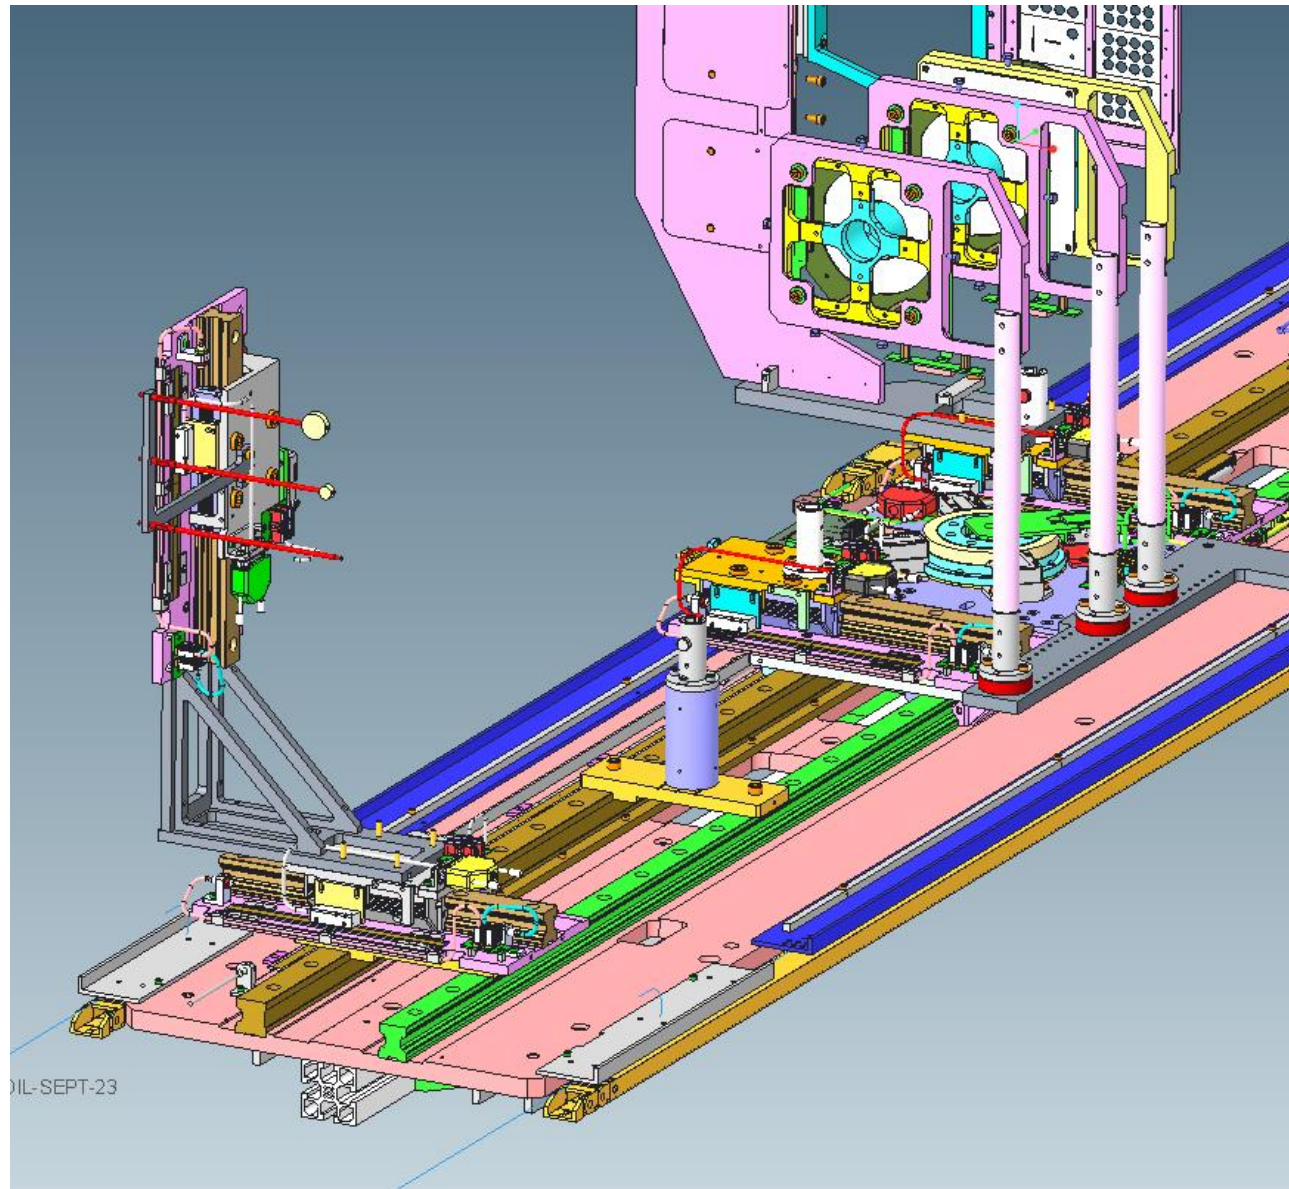

# ISS new beam blocker assy

20mm dia.

10mm dia.

6mm dia.

20mm beam blocker  
on centre

On-Demand Simp Rep:NEW-RECOIL-SEPT-23

10mm beam blocker  
on centre

Science and  
Technology  
Facilities Council