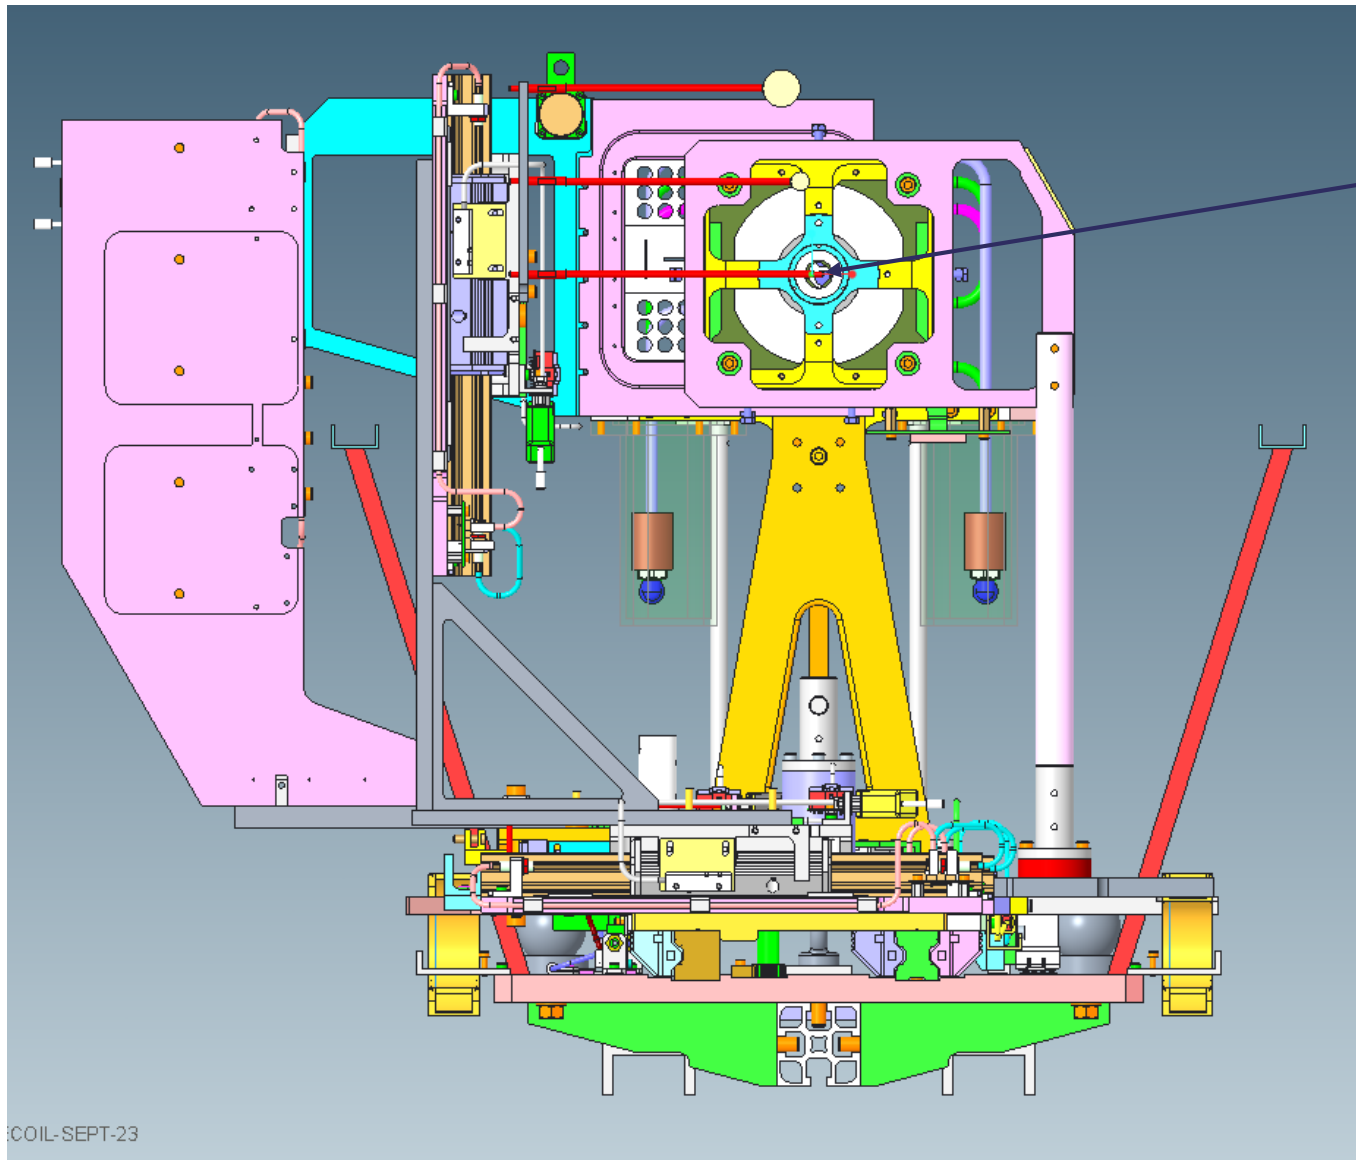

# ISS new beam blocker assy

20mm dia.

10mm dia.

6mm dia.

20mm beam blocker  
on centre

On-Demand Simp Rep:NEW-RECOIL-SEPT-23

10mm beam blocker  
on centre

Science and  
Technology  
Facilities Council

### New Beam Blocker Assy

6mm beam blocker  
on centre

COIL-SEPT-23

8mm hole (same as other targets)

3mm hole (same as other targets)