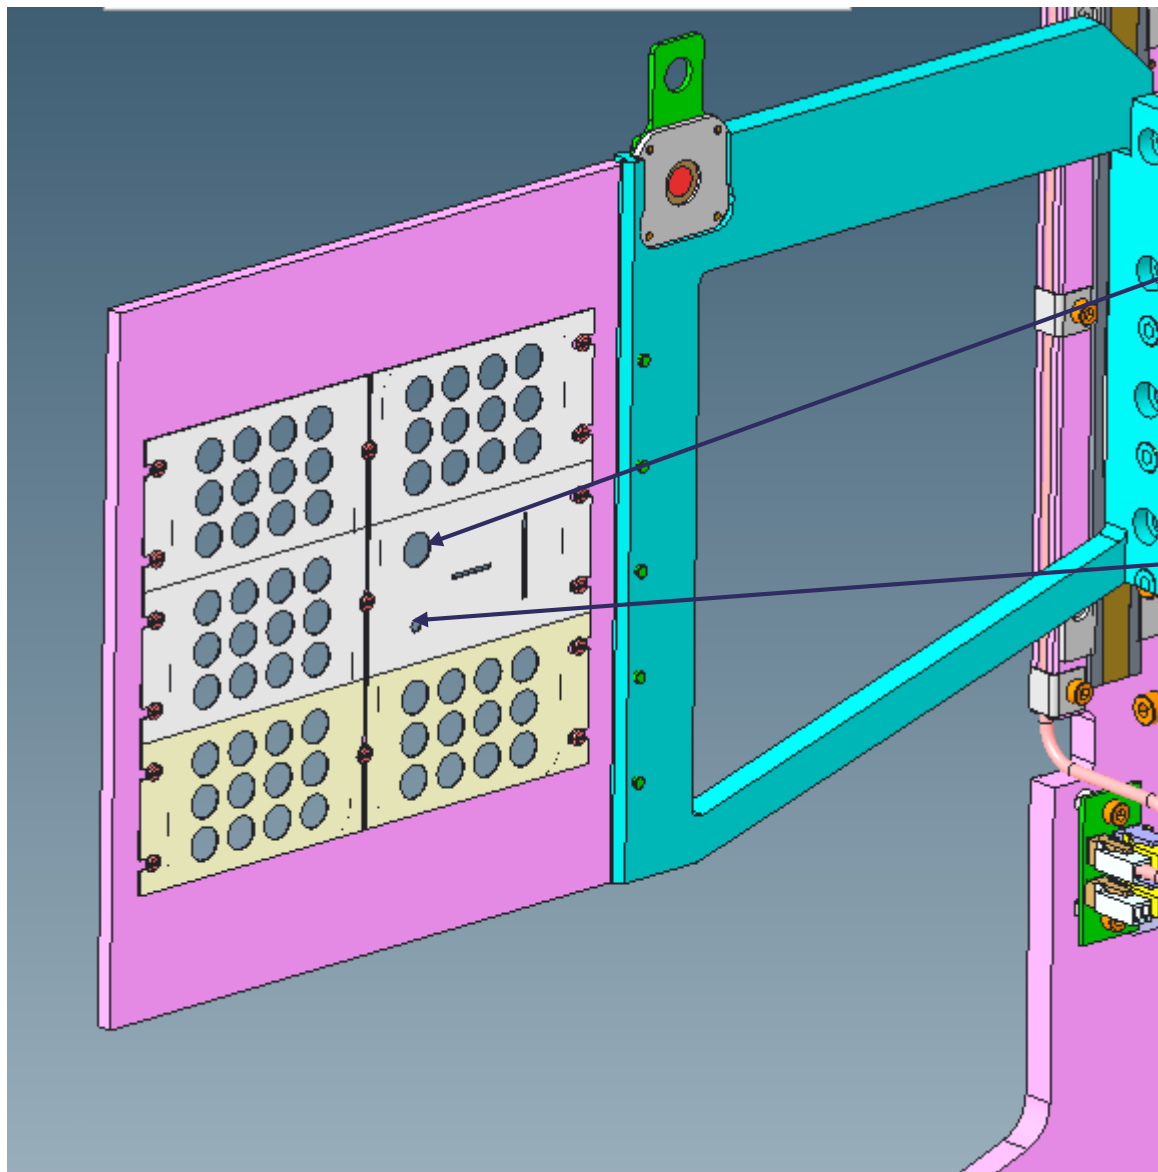

# ISS new beam blocker assy

20mm dia.

10mm dia.

6mm dia.

20mm beam blocker  
on centre

On-Demand Simp Rep:NEW-RECOIL-SEPT-23

10mm beam blocker  
on centre

Science and  
Technology  
Facilities Council

### New Beam Blocker Assy

6mm beam blocker  
on centre

COIL-SEPT-23

8mm hole (same as other targets)

3mm hole (same as other targets)