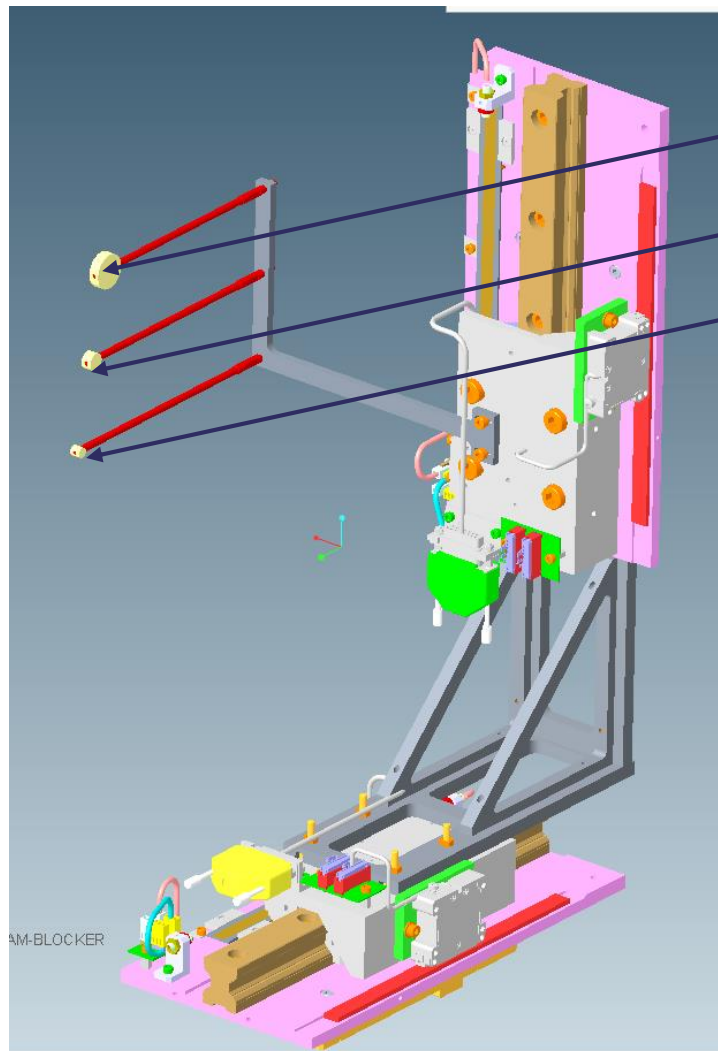

# ISS new beam blocker assy

20mm dia.

10mm dia.

6mm dia.

20mm beam blocker  
on centre

On-Demand Simp Rep:NEW-RECOIL-SEPT-23

10mm beam blocker  
on centre

Science and  
Technology  
Facilities Council

### New Beam Blocker Assy

6mm beam blocker  
on centre

COIL-SEPT-23

8mm hole (same as other targets)

3mm hole (same as other targets)