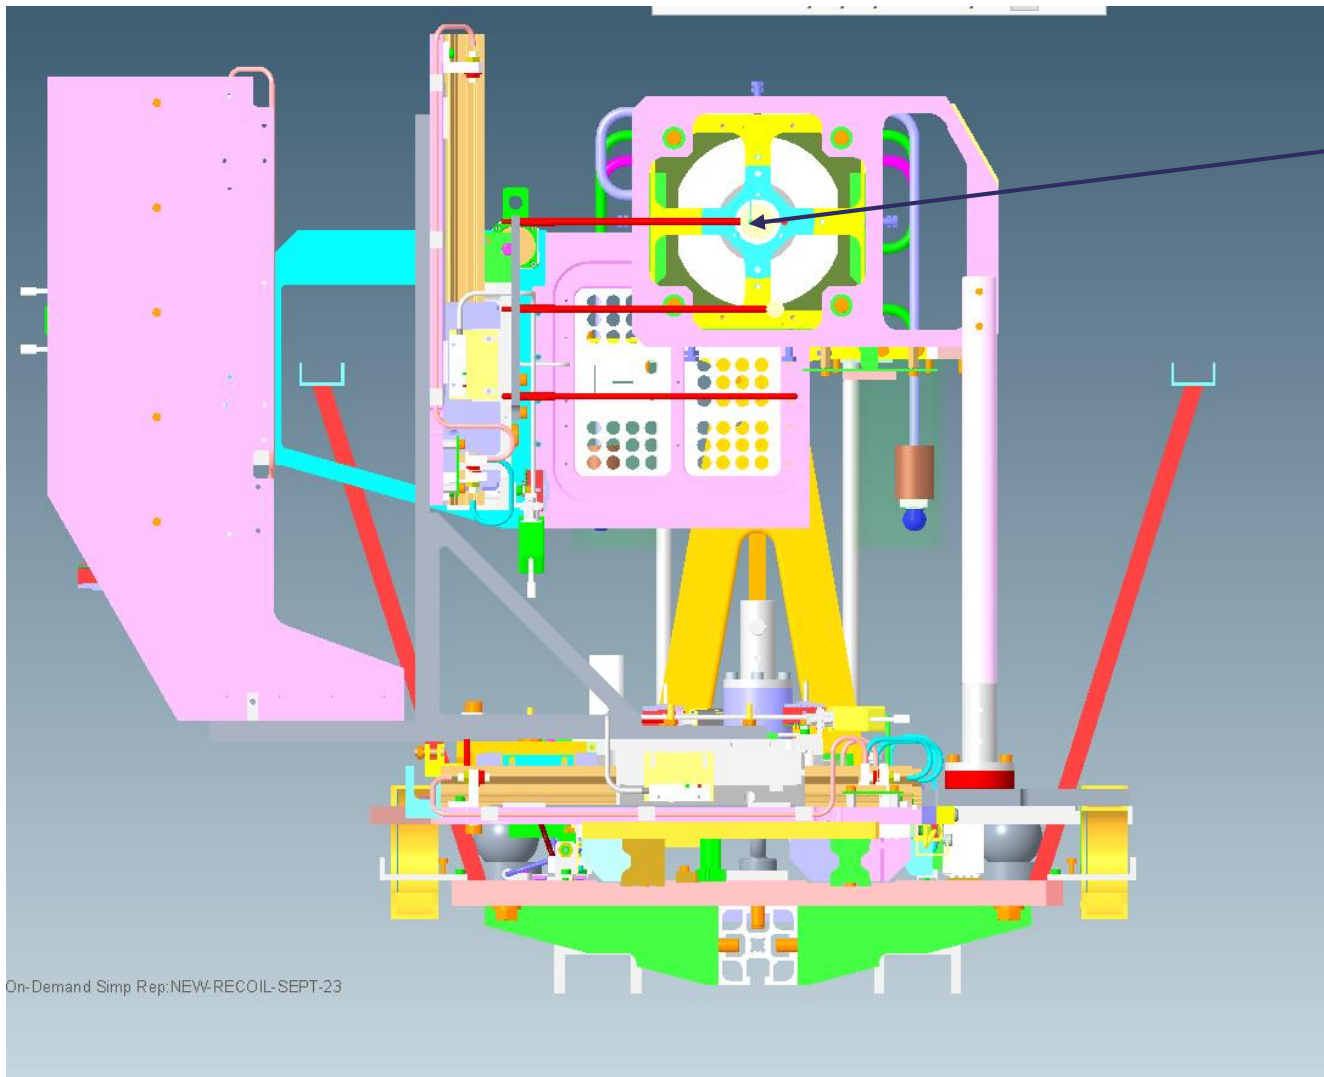

# ISS new beam blocker assy

20mm dia.

10mm dia.

6mm dia.

20mm beam blocker  
on centre

On-Demand Simp Rep:NEW-RECOIL-SEPT-23

10mm beam blocker  
on centre

Science and  
Technology  
Facilities Council

### New Beam Blocker Assy

6mm beam blocker  
on centre

COIL-SEPT-23

8mm hole (same as other targets)

3mm hole (same as other targets)